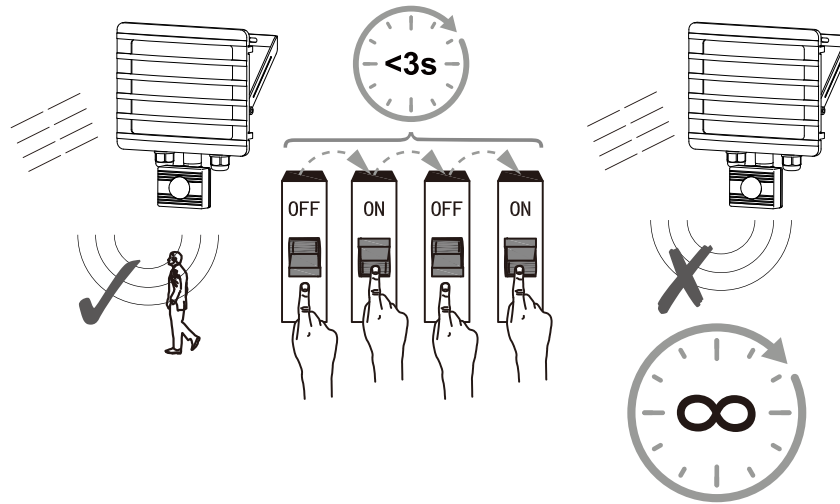

# GROUP

Activate sensor override mode

De-activate sensor override mode

**LUTEC Europe NV**

Ruiterijschool 14  
B-2930 Brasschaat - Belgium  
+32 3 284 51 62  
info@lutec-europe.com  
www.lutec.com

Lutec UK (for UK and Ireland) sales@lutecuk.com +44 (0)1992 760870  
www.lutec.com/services/global-network