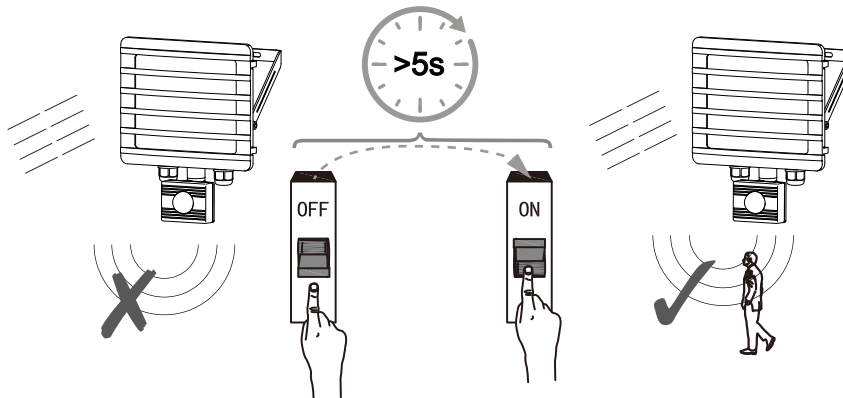

# GROUP

Activate sensor override mode

De-activate sensor override mode

**LUTEC Europe NV**

Ruiterijschool 14  
B-2930 Brasschaat - Belgium  
+32 3 284 51 62  
info@lutec-europe.com  
www.lutec.com

Lutec UK (for UK and Ireland) sales@lutecuk.com +44 (0)1992 760870  
www.lutec.com/services/global-network