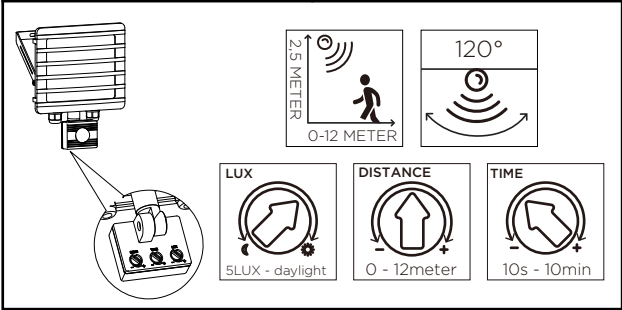

# GROUP

Activate sensor override mode

De-activate sensor override mode

**LUTEC Europe NV**

Ruiterijschool 14  
B-2930 Brasschaat - Belgium  
+32 3 284 51 62  
info@lutec-europe.com  
www.lutec.com

Lutec UK (for UK and Ireland) sales@lutecuk.com +44 (0)1992 760870  
www.lutec.com/services/global-network