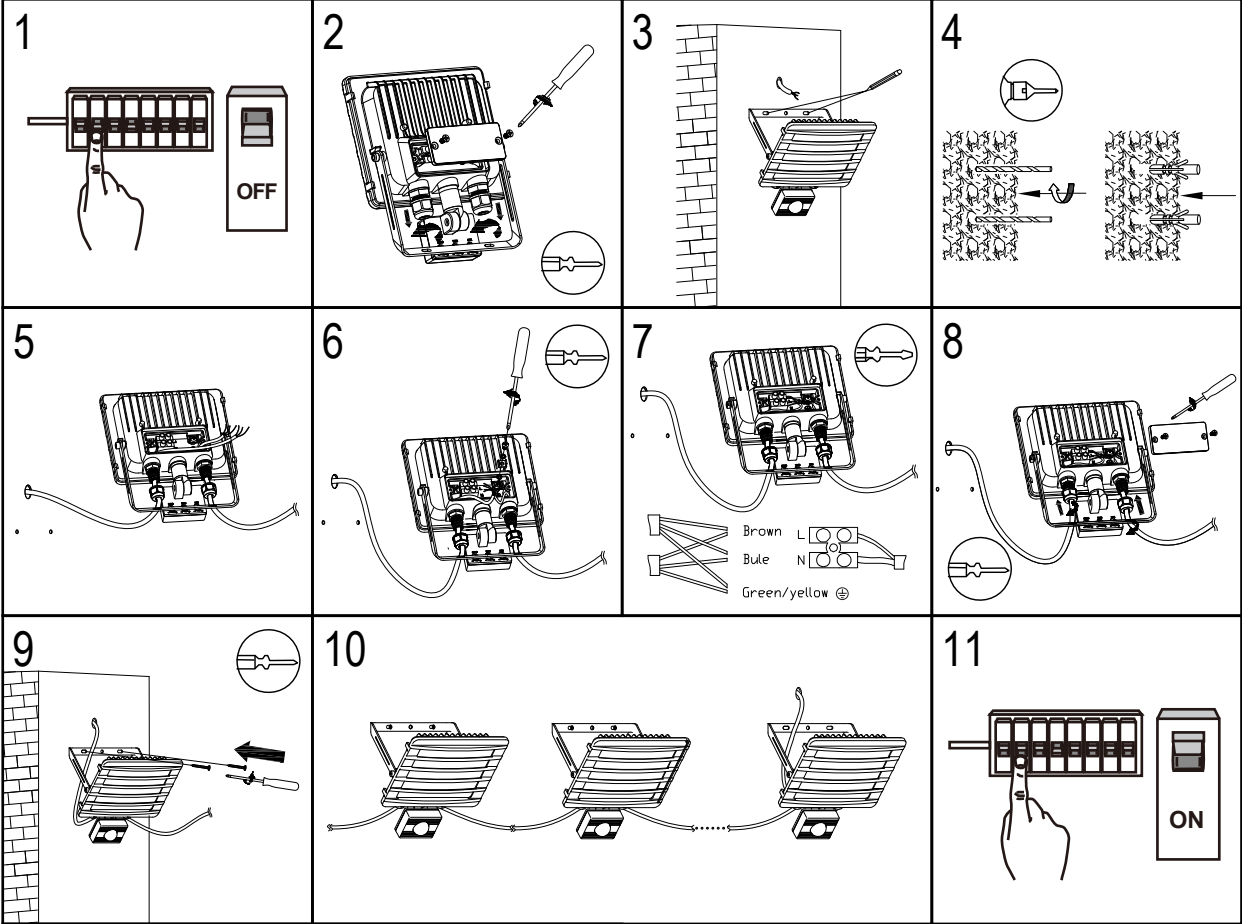

# GROUP

Activate sensor override mode

De-activate sensor override mode

**LUTEC Europe NV**

Ruiterijschool 14  
B-2930 Brasschaat - Belgium  
+32 3 284 51 62  
info@lutec-europe.com  
www.lutec.com

Lutec UK (for UK and Ireland) sales@lutecuk.com +44 (0)1992 760870  
www.lutec.com/services/global-network